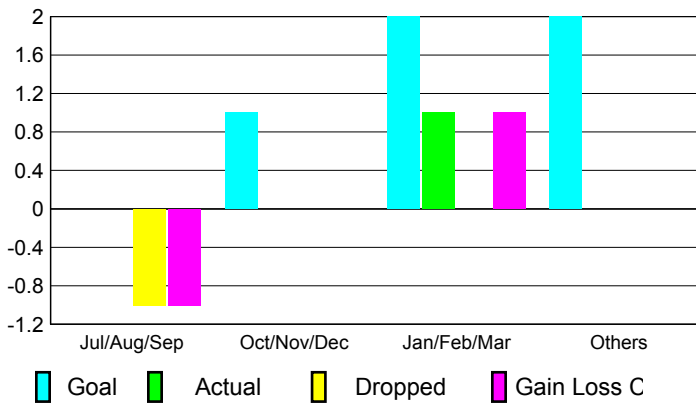

2009-2010 GMT Quarterly Report for District (or Undistricted) **District 2 X3**

GMT: **Shah JOHN 'JACK' R FERGUS**

Location: **TEXAS**

GMT CA: **1**

CLUBS

Club Results
2009-2010

Clubs
2008-2009

Month	New Club Goal	Actual New Clubs	Actual Dropped Clubs	Gain/Loss of Clubs	Gain/Loss of Clubs
Jul/Aug/Sep	0	0	-1	-1	0
Oct/Nov/Dec	1	0	0	0	1
Jan/Feb/Mar	2	1	0	1	0
Apr/May/June	2	0	0	0	0
Totals	5	1	-1	0	1

Club Results 2009-2010

Goal, New, Dropped, Gain/Loss

Comparison of Club Gain/Loss

Current Year Compared to the Previous Year

YTD Status Quo Clubs 2009-2010

Status Quo Clubs Compared to Status Quo Members

MEMBERSHIP

Membership Results
2009-2010

Membership
2008-2009

Month	Net Memb Goal	Actual New Memb	Actual Dropped Memb	Gain/Loss of Memb	Gain/Loss of Memb
Jul/Aug/Sep	-16	48	-71	-23	-8
Oct/Nov/Dec	15	54	-47	7	20
Jan/Feb/Mar	35	88	-51	37	-15
Apr/May/June	65	32	-62	-30	-45
Totals	99	222	-231	-9	-48