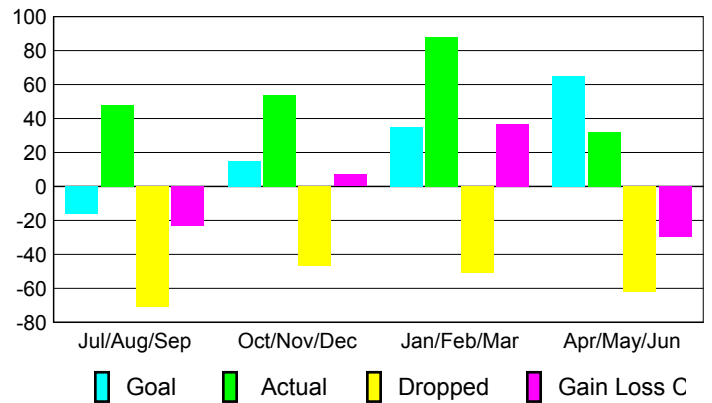

Membership Results 2009-2010

Goal, New, Dropped, Gain/Loss