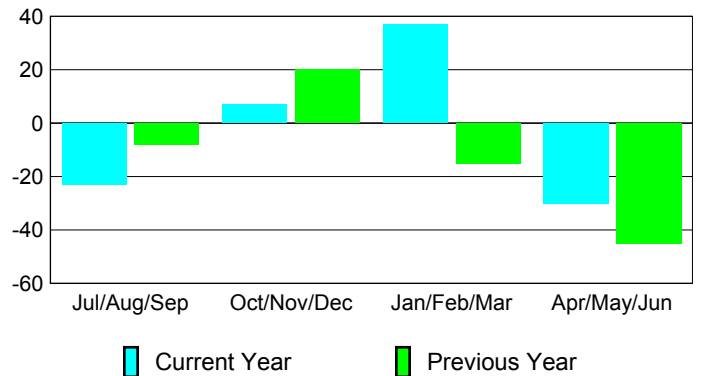

Comparison of Membership Gain/Loss

Current Year Compared to the Previous Year