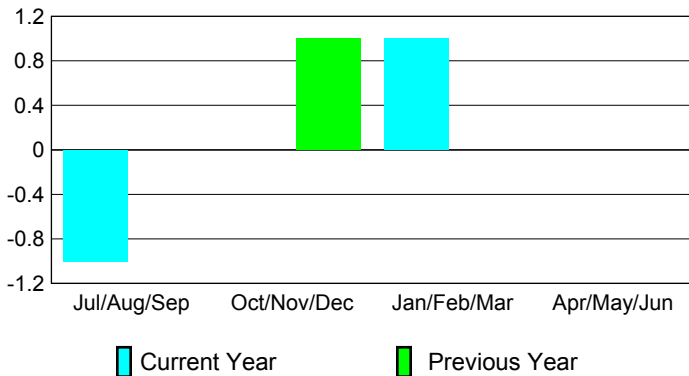

2009-2010 GMT Quarterly Report for District (or Undistricted) **District 2 X3**

GMT: **Shah JOHN 'JACK' R FERGUS**

Location: **TEXAS**

GMT CA: **1**

CLUBS

Club Results
2009-2010

Clubs
2008-2009

Month	New Club Goal	Actual New Clubs	Actual Dropped Clubs	Gain/Loss of Clubs	Gain/Loss of Clubs
Jul/Aug/Sep	0	0	-1	-1	0
Oct/Nov/Dec	1	0	0	0	1
Jan/Feb/Mar	2	1	0	1	0
Apr/May/June	2	0	0	0	0
Totals	5	1	-1	0	1

Club Results 2009-2010

Goal, New, Dropped, Gain/Loss

Comparison of Club Gain/Loss

Current Year Compared to the Previous Year

YTD Status Quo Clubs 2009-2010

Status Quo Clubs Compared to Status Quo Members

MEMBERSHIP